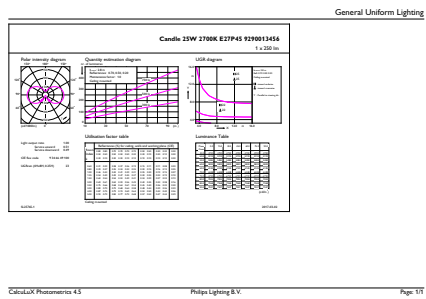

LEDbulb 25W E27 827 FR P45