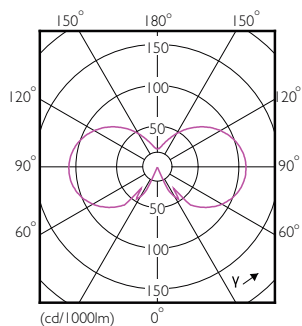

LEDbulb 25W E14 827 FR B35