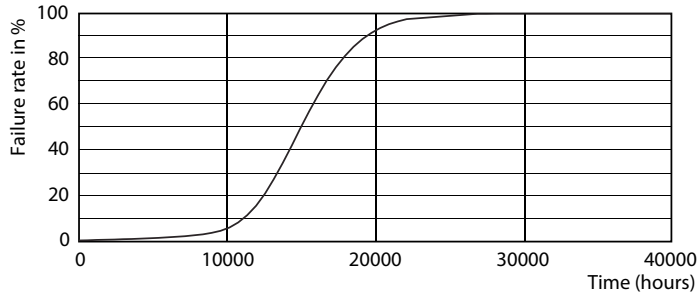

Classic frosted LED candles and lusters

Lifetime

LEDbulb 25W E14 827 FR B35