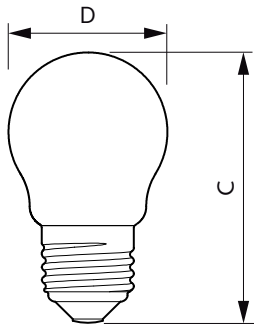

Numerator - Quantity Per Pack	1
Numerator - Packs per outer box	10
Material Nr. (12NC)	929001345602
Net Weight (Piece)	0.014 kg

Dimensional drawing

Candle P45 230V 2-25W 250lm 2700K E27ND

Product	D	C
Classic LEDLuster ND 2.2-25W P45 E27 FR	45 mm	78 mm