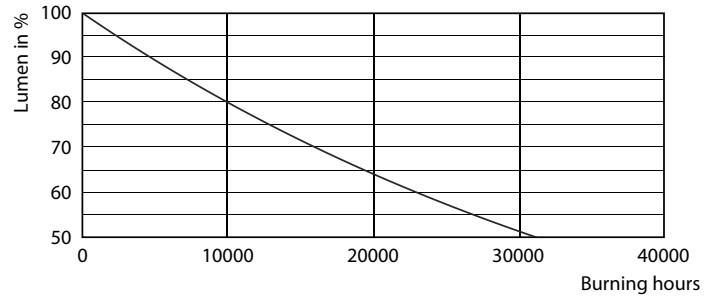

Product data

General Information	
Cap-Base	E27 [E27]
EU RoHS compliant	Yes
Nominal Lifetime (Nom)	15000 h
Switching Cycle	20000X
Technical Type	2.2-25W

Light Technical	
Color Code	827 [CCT of 2700K]
Luminous Flux (Nom)	250 lm
Color Designation	Warm White (WW)
Correlated Color Temperature (Nom)	2700 K
Luminous Efficacy (rated) (Nom)	113.00 lm/W
Color Consistency	<6
Color Rendering Index (Nom)	80
LLMF At End Of Nominal Lifetime (Nom)	70 %

Photometric data

LEDbulb, Bulb A21 14W, 18W 2200-2700K

LEDbulb 25W E27 827 FR P45

LEDbulb 25W E14 827 FR B35

Classic frosted LED candles and lusters

Lifetime

LEDbulb 25W E14 827 FR B35

LEDbulb 25W E14 827 FR B35